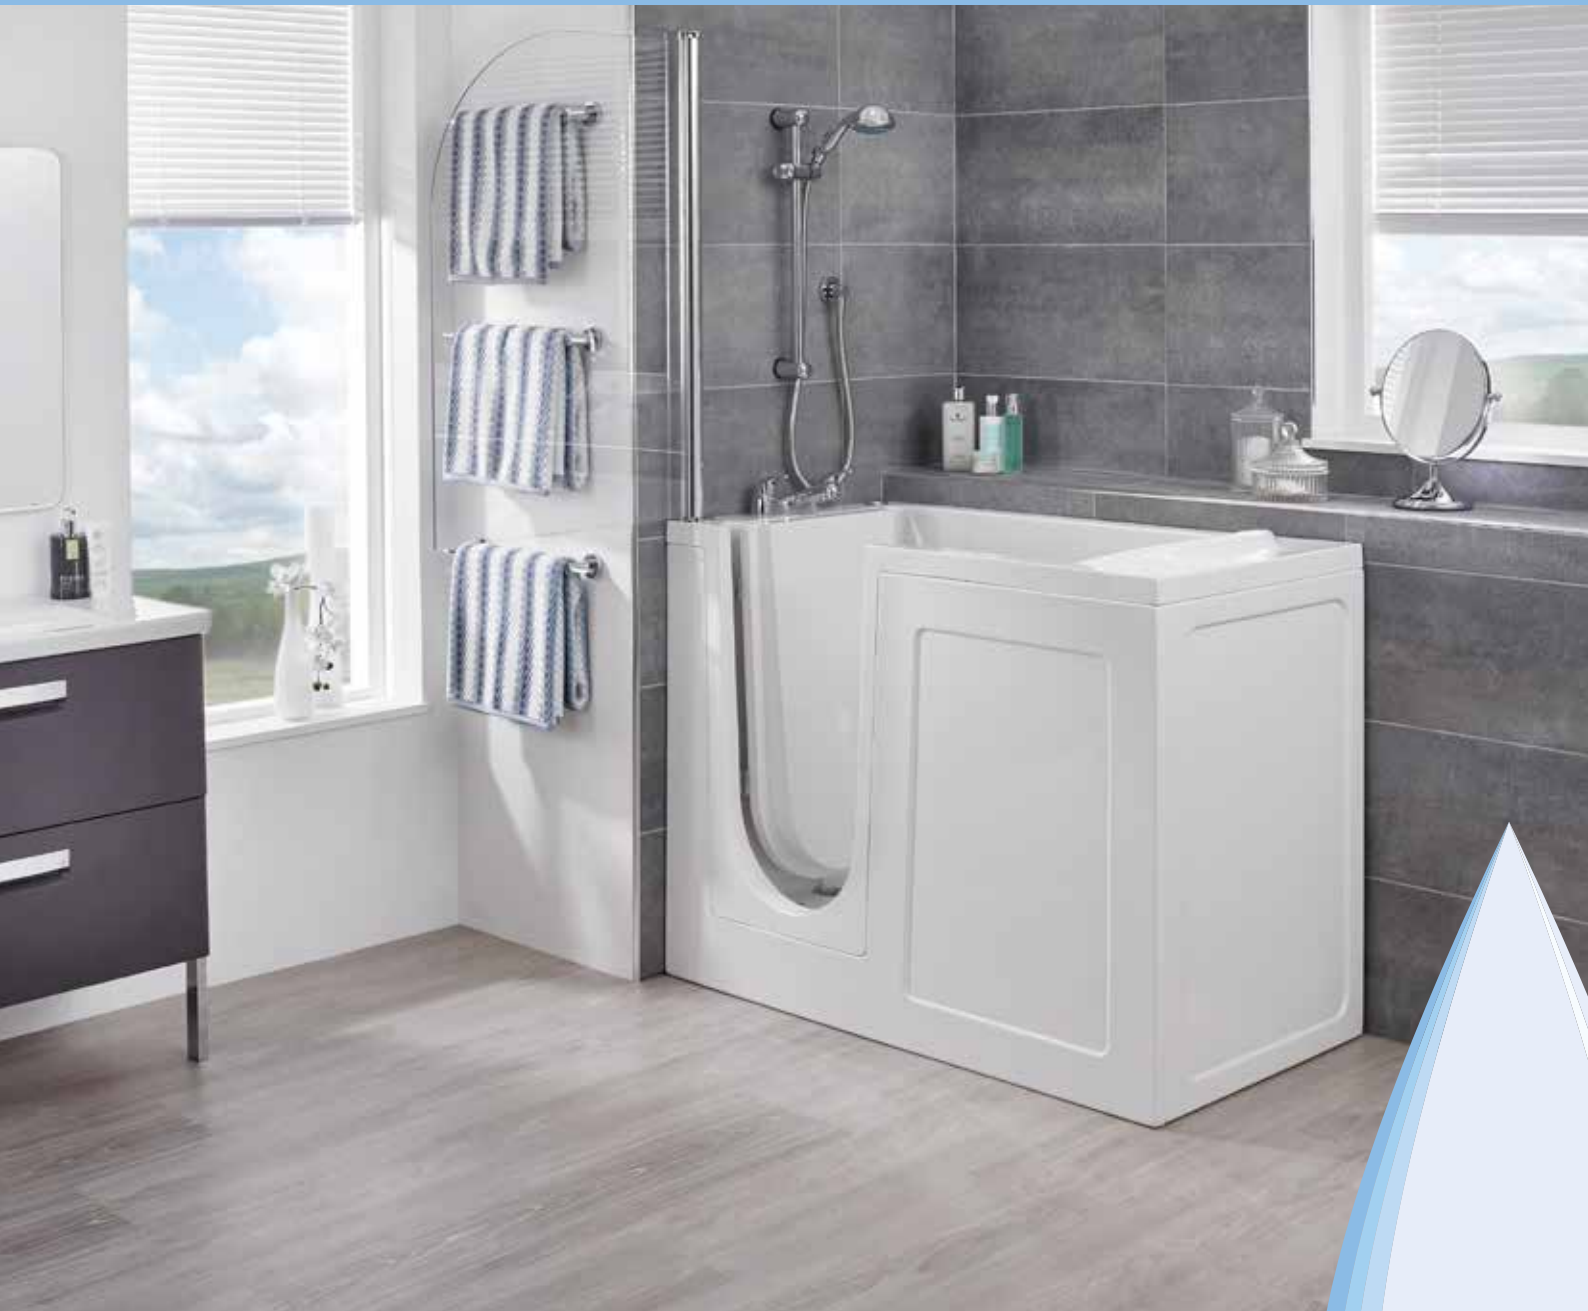

BATHROOM
SUPPLIES
ONLINE.COM

WALK IN BATH PRODUCT GUIDE

Tel: 01482 795165 - sales@bathroomsuppliesonline.com

www.bathroomsuppliesonline.com

Kensington

- Length - 1210mm
- Width - 660mm
- Height - 965mm
- Step Height - 160mm
- Seat Height - 365mm
- Internal Depth - 795mm
- Lifetime door seal guarantee
- Low-level entry for easy access
- Slip resistant seat and base
- Inward opening door
- Left or right handed options available
- Spa system available
- Twin Wastes
- Booster seat option