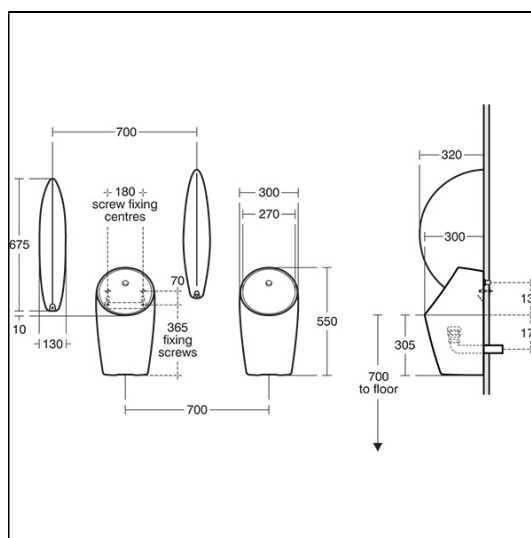

Sphero Midi 55cm waterless

ILLUSTRATED

S0739 Sphero Midi 55cm waterless, open shroud

OPTIONS

S9276 Toggle bolts to suit maximum 25mm panel thickness

ILLUSTRATED PRODUCT DETAILS

Weights

S0739 16.82 KG

Finishes

S0739 ☐ White (01)

Materials

S0739 Vitreous China

Designer

Robin Levien, RDI

Standards

BS EN 13407

Special Notes

Cartridges last approximately 7500 uses. Odour block fades over time and helps indicate when cartridge needs changing. The waste can be accessed from the top with an easy to use service key. Hangers, waterless waste pack with service key and spreader cap all included.

FEATURES