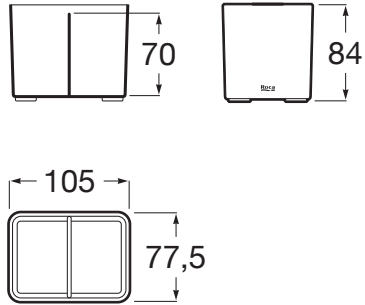

ONA

Over countertop tumbler

DIMENSIONS

Length	105 mm
Width	78 mm
Height	84 mm

COLOURS AND FINISHES

C7 Matt Green

TECHNICAL DRAWINGS

FEATURES

Finish: Matt

Installation type: Countertop

Material: Plastic

COMPATIBLE WITH

Tray

817670..0

Ona

Simple as nature. Ona pays homage to the diverse shapes of nature from our native Mediterranean. It is functional without ever appearing cold, with crisp aesthetics that follow the inherent warmth of the natural environment, made for those who enjoy the power of silent landscapes.