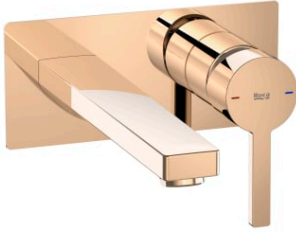

NAIA

Wall-mounted basin mixer

Required: RocaBox A5252206RG

TECHNICAL DRAWINGS

FEATURES

Application: Basin

Faucet type: Single-lever

Handle position: Lateral

Installation type: Built-in

Waste not included

Waste type: Waste not included

COMPATIBLE WITH

Built-In Concealed Body
Titanium Black

5252206..

Naia

Character and sophistication join in this collection of faucets with a minimalist design, born out of a perfect combination of cylindrical and square geometric shapes.