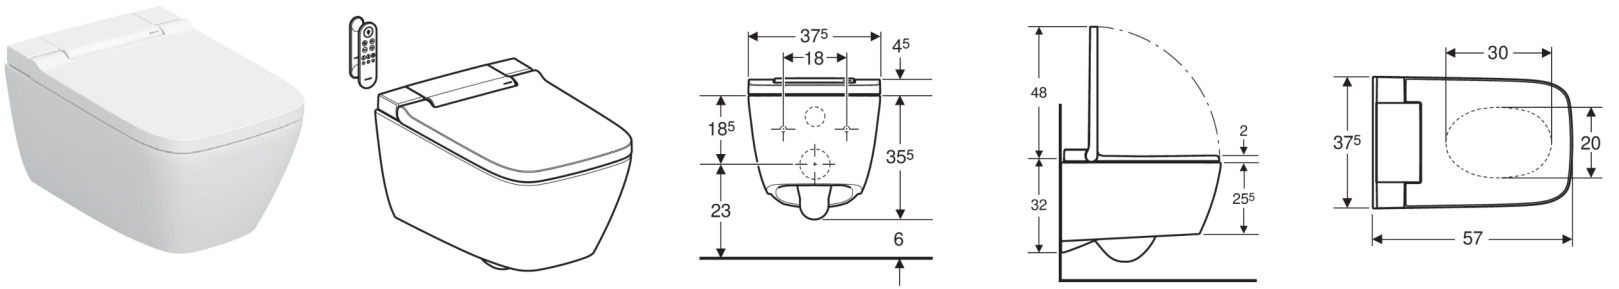

## 146.250.01.1 - AquaClean Sela Square white

### Characteristics

- Water heating via continuous flow heater
- Anal shower with WhirlSpray shower technology
- Separate Lady shower nozzle in protected park position
- Adjustable shower water temperature
- Spray intensity can be set to five different levels
- Spray arm can be set to five different positions
- Adjustable oscillating spray (automatic forward and reverse motion of the spray arm)
- Automatic pre- and postrinsing of the spray nozzle with fresh water
- Descaling programme
- Rimless WC ceramic appliance featuring TurboFlush flush technology
- Washdown WC
- User detection
- WC seat ring and WC lid with soft-closing mechanism
- WC lid with SoftOpening
- Activation of the orientation light via brightness sensor
- Orientation light can be set in seven colours
- Functions and settings via remote control
- Three user profiles can be programmed
- Compatible with Geberit Home App
- Water supply connection on the left, hidden behind the WC ceramic
- Mains connection with flexible three-core sheathed cable, on the right side, hidden behind the WC ceramic
- External water supply connection on the left possible with accessories
- External mains connection with power outlet on the right possible
- Approval in accordance with (DIN) EN 1717 / (DIN) EN 13077

### Technical data

Protection degree	IPX4
Nominal voltage	230 V AC
Mains frequency	50 Hz
Power consumption standby max.	0.5 W
Flow pressure	0.5–10 bar
Operating temperature	5–40 °C
Water temperature, adjustment range	34–40 °C
Calculated flow rate	0.02 l/s
Minimum flow pressure for calculated flow rate	0.5 bar
Spray time	50 s
Load WC seat max.	150 kg

### Scope of delivery

- Water supply connection set for Sigma and Omega concealed cisterns 12 cm, installation height 112 cm
- Female socket for mains connection
- Sound insulation set
- Descaling agent, 125 ml
- Cleaning set
- Remote control with wall-mounted case and battery CR2032
- Fastening material